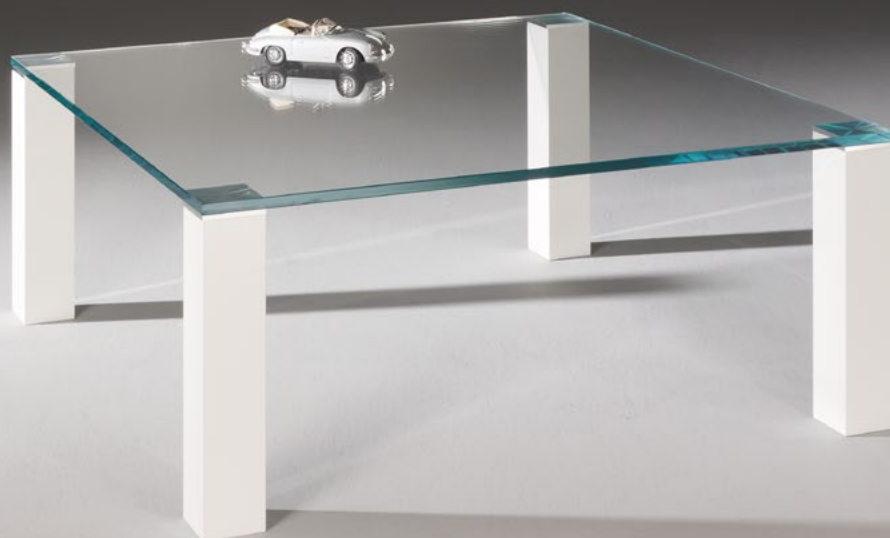

Coffee table REMUS is adaptable according to your wishes. A lot of different tabletop sizes in FLOATGLASS or OPTIWHITE can be combined with three table heights and three real wood veneers or 10 glossy varnishes for the table feet. In addition the table feet's preferred position can be chosen: A straight modern design can be achieved with angular tabletops and tablefeet positioned directly at the corner, a homelike atmosphere with the tablefeet shifted slightly inward and the tabletop's corners softly rounded. Every REMUS coffee table becomes unique and adapts perfectly to your living ambience. Should you have a special request, naturally customizations or even special colors are available.

Verfügbare Serienhöhen | available standard heights :
42 cm / 45 cm / 48 cm

Maße [b x t x h] | Dimensions [w x d x h]

ABBILDUNGEN

- 1 RM 7745 kr | Nussbaum
RM 7745 kr | walnut
- 2 RM 3742 kr | Kirschbaum
RM 3742 kr | cherry tree
- 3 RM 7742 kr | color anthrazitgrau
RM 7742 kr | color anthracite grey
- 4 RM 1142 OW ke | color reinweiss
RM 1142 OW ke | color pure white

OW = OPTIWHITE - Glas

HOLZAUSFÜHRUNGEN SIEHE NÄCHSTE SEITE.
WOOD VERSIONS SEE NEXT PAGE.

4

SONDERMAßE SIND MÖGLICH
CUSTOM SIZES AVAILABLE

Tischplatte eckig, Fuß bündig
Fuß Echtholz furnier Kirschbaum
Table plate with sharp corners
Foot real wood veneer cherry tree