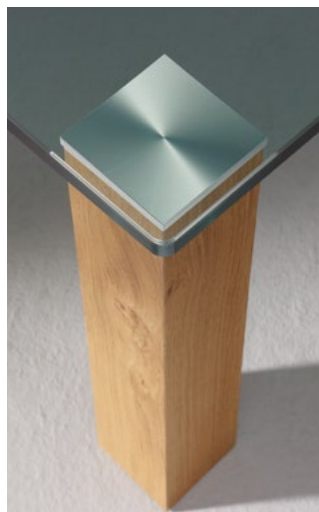

Tischpl. Rundecke, Fuß eingerückt
Fuß Echtholz furnier Wildeiche
Table plate with round corners
Foot real wood veneer wild oak