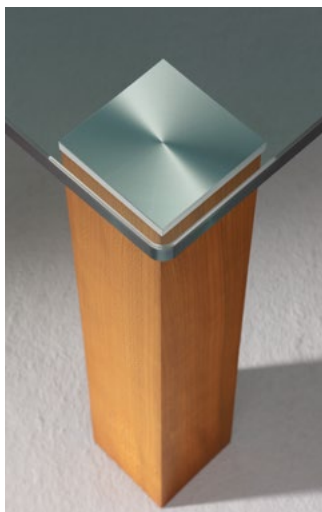

Tischpl. Rundecke, Fuß eingerückt
Fuß Echtholz furnier Kirschbaum
Table plate with round corners
Foot real wood veneer cherry tree