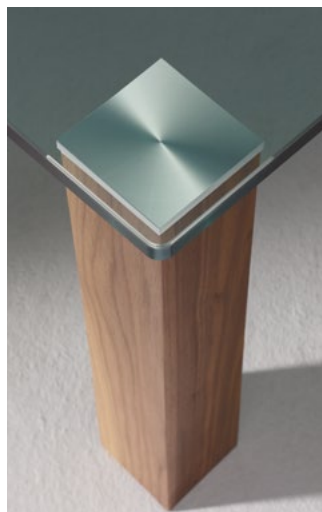

Coffee table REMUS is adaptable according to your wishes. A lot of different tabletop sizes in FLOATGLASS or OPTIWHITE can be combined with three table heights and three real wood veneers or 10 glossy varnishes for the table feet. In addition the table feet's preferred position can be chosen: A straight modern design can be achieved with angular tabletops and tablefeet positioned directly at the corner, a homelike atmosphere with the tablefeet shifted slightly inward and the tabletop's corners softly rounded. Every REMUS coffee table becomes unique and adapts perfectly to your living ambience. Should you have a special request, naturally customizations or even special colors are available.

Tischplatte eckig, Fuß bündig
Fuß Echtholz furnier Nussbaum
Table plate with sharp corners
Foot real wood veneer walnut

Tischplatte eckig, Fuß bündig
Fuß Echtholz furnier Wildeiche
Table plate with sharp corners
Foot real wood veneer wild oak

Tischplatte eckig, Fuß bündig
Fuß glänzend lackiert (Farben S. 6)
Table plate with sharp corners
Foot glossy painted (colors page 6)

Tischpl. Rundecke, Fuß eingerückt
Fuß Echtholz furnier Kirschbaum
Table plate with round corners
Foot real wood veneer cherry tree