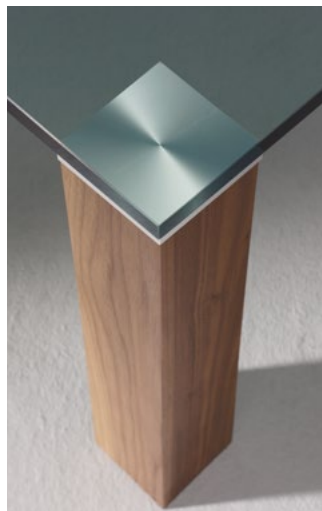

Coffee table REMUS is adaptable according to your wishes. A lot of different tabletop sizes in FLOATGLASS or OPTIWHITE can be combined with three table heights and three real wood veneers or 10 glossy varnishes for the table feet. In addition the table feet's preferred position can be chosen: A straight modern design can be achieved with angular tabletops and tablefeet positioned directly at the corner, a homelike atmosphere with the tablefeet shifted slightly inward and the tabletop's corners softly rounded. Every REMUS coffee table becomes unique and adapts perfectly to your living ambience. Should you have a special request, naturally customizations or even special colors are available.

OW = OPTIWHITE - Glas

HOLZAUSFÜHRUNGEN SIEHE NÄCHSTE SEITE.
WOOD VERSIONS SEE NEXT PAGE.

4

SONDERMAßE SIND MÖGLICH
CUSTOM SIZES AVAILABLE

Tischplatte eckig, Fuß bündig
Fuß Echtholz furnier Kirschbaum
Table plate with sharp corners
Foot real wood veneer cherry tree

Tischplatte eckig, Fuß bündig
Fuß Echtholz furnier Nussbaum
Table plate with sharp corners
Foot real wood veneer walnut

Tischplatte eckig, Fuß bündig
Fuß Echtholz furnier Wildeiche
Table plate with sharp corners
Foot real wood veneer wild oak