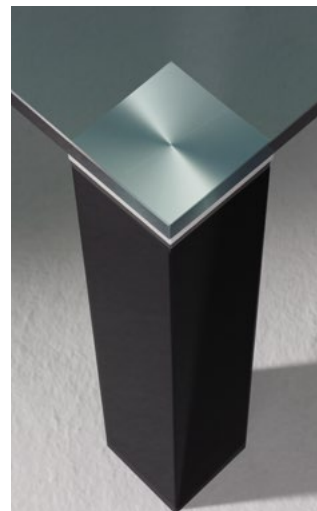

Coffee table REMUS is adaptable according to your wishes. A lot of different tabletop sizes in FLOATGLASS or OPTIWHITE can be combined with three table heights and three real wood veneers or 10 glossy varnishes for the table feet. In addition the table feet's preferred position can be chosen: A straight modern design can be achieved with angular tabletops and tablefeet positioned directly at the corner, a homelike atmosphere with the tablefeet shifted slightly inward and the tabletop's corners softly rounded. Every REMUS coffee table becomes unique and adapts perfectly to your living ambience. Should you have a special request, naturally customizations or even special colors are available.

OW = OPTIWHITE - Glas

HOLZAUSFÜHRUNGEN SIEHE NÄCHSTE SEITE.
WOOD VERSIONS SEE NEXT PAGE.

4

SONDERMAßE SIND MÖGLICH
CUSTOM SIZES AVAILABLE

Tischplatte eckig, Fuß bündig
Fuß Echtholz furnier Kirschbaum
Table plate with sharp corners
Foot real wood veneer cherry tree

Tischplatte eckig, Fuß bündig
Fuß Echtholz furnier Nussbaum
Table plate with sharp corners
Foot real wood veneer walnut

Tischplatte eckig, Fuß bündig
Fuß Echtholz furnier Wildeiche
Table plate with sharp corners
Foot real wood veneer wild oak